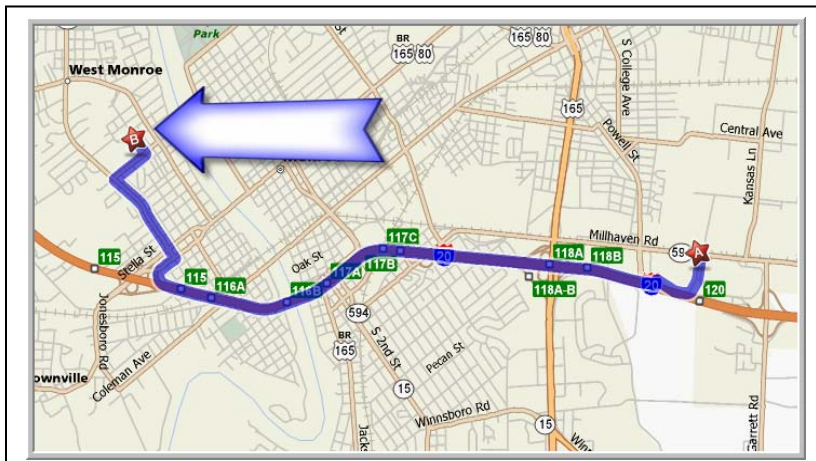

Directions to West Monroe High School

From Interstate 20 East or West

1. Exit Stella-Mill Street (exit 115).
2. Head north on Mill Street to North Seventh (first stoplight).
3. Turn left onto North Seventh and continue approximately 7/10 of a mile.
4. Turn right onto Travis and pass in front of the stadium.
5. Turn left at the stop sign (Riggs Street). The entrance shown above faces Riggs Street. There are parking lots all around the school.

From Highway 165 North or South

1. From Highway 165, take the I-20 West (Shreveport) Exit.
2. Take I-20 across the river into West Monroe.
3. Exit Stella-Mill Street (exit 115).
4. Head north on Mill Street to North Seventh (first stoplight).
5. Turn left onto North Seventh and continue approximately 7/10 of a mile.
6. Turn right onto Travis and pass in front of the stadium.
7. Turn left at the stop sign (Riggs Street). The entrance shown above faces Riggs Street. There are parking lots all around the school.